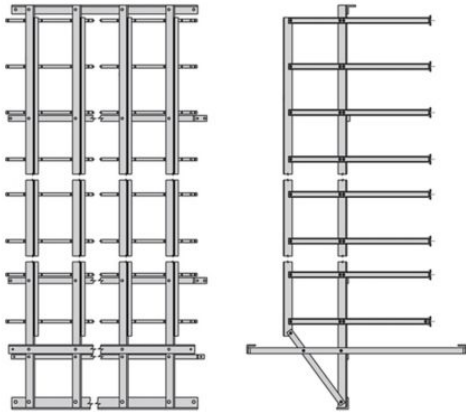

Eaton SB60413803TG

Catalog Number: SB60413803TG

Eaton B-Line series double sided 30 inch shelf width distribution frame, 138" height, 43.62" length, 30" width, 3 vertical with 16 shelves, ASTM A36 structural steel, Telco gray powder coat, Universal distribution frame double sided

General specifications

Product Name
Eaton B-Line series double sided 30 inch shelf width distribution frame

Catalog Number
SB60413803TG

UPC
799038032526

Product Length/Depth
43.62 in

Product Height
138 in

Product Width
30 in

Product Weight
309.688 lb

Certifications
Not Applicable

Product specifications

Type

Universal distribution frame double sided, 3 vertical with 16 shelves

Material

Steel

Application